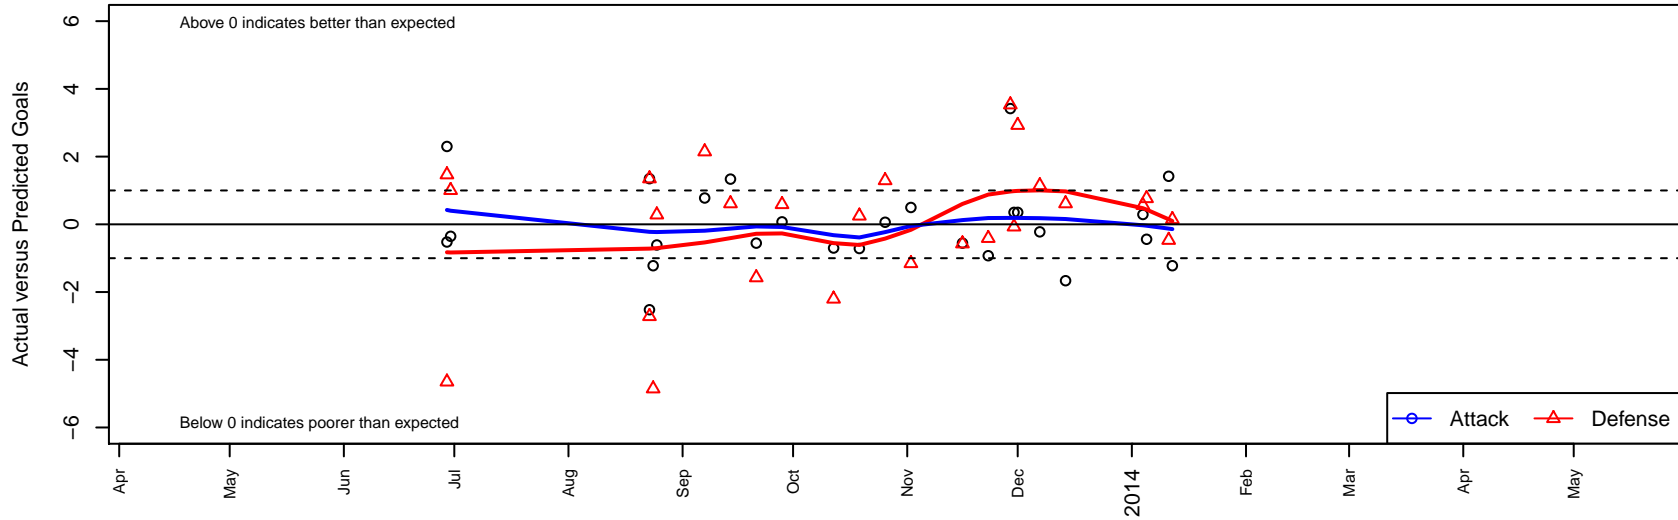

# Lake Hills Fury B00

Lake Hills SC  
 Bellevue, WA  
 B00 total strength=692  
 attack=0.77 defense=0.61  
 fall league = NPSL B13D2  
 alt names used:  
 Lake Hills Fury  
 Lake Hills Fury B00  
 Lake Hills Soccer Club B00 Fury

Venues played:  
 RVS Classic BU13  
 Sky River BU13 Corvette  
 NPSL B13D2  
 Cranberry Cup U13  
 Founders Cup B00

**Lake Hills Fury B00**  
 Dots are actual minus expected GF (blue circles) and GA (red triangles).  
 Blue line is smoothed change in attack strength. Red is smoothed change in defense strength.